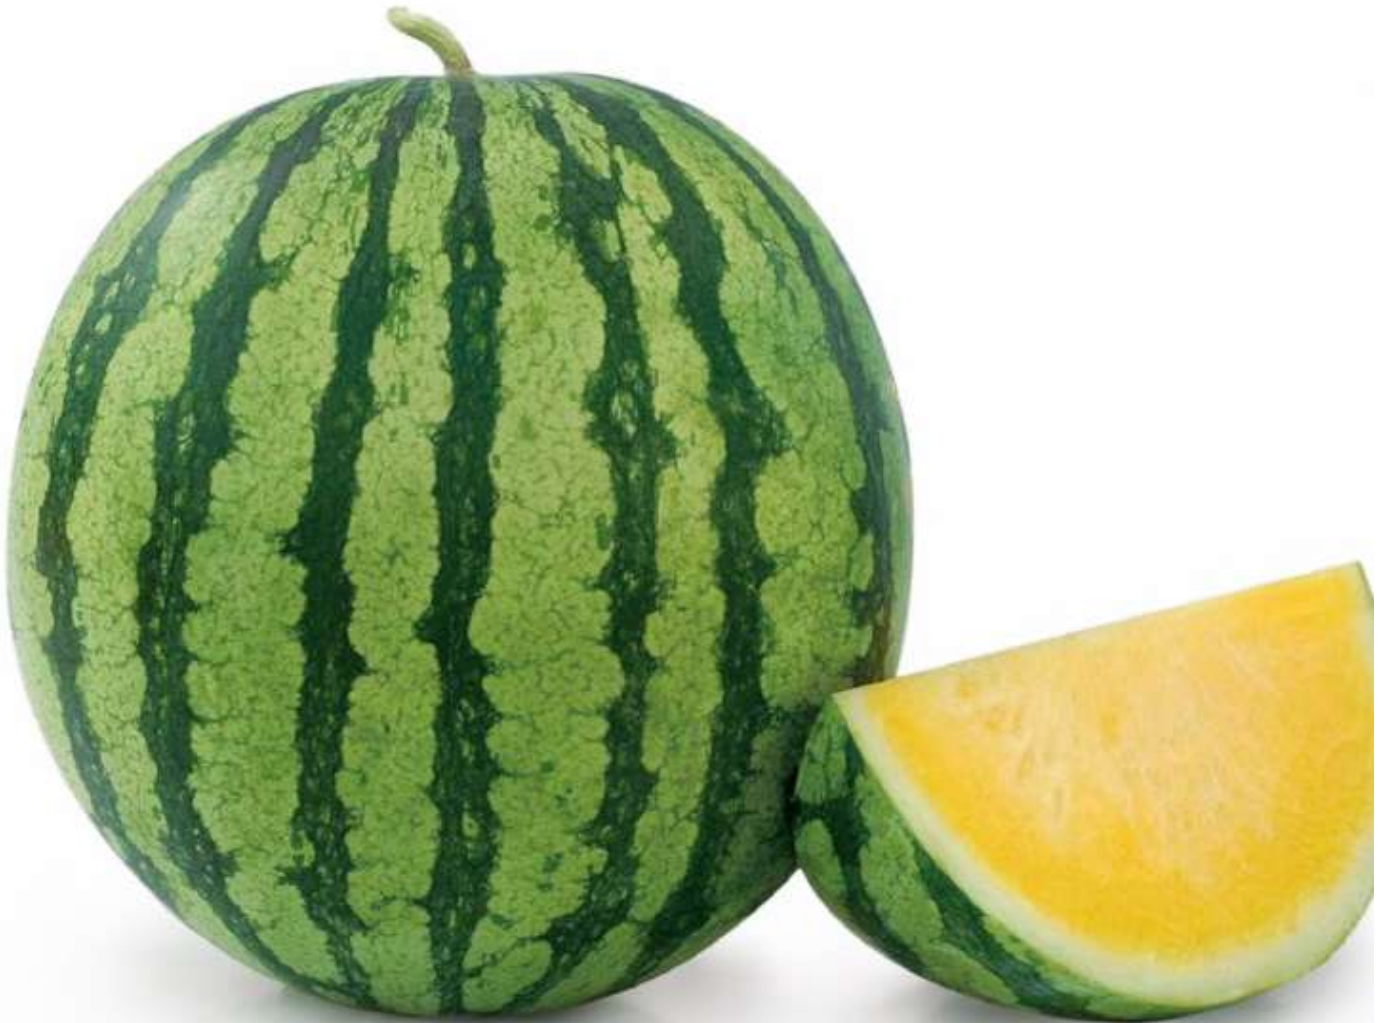

KNOWN-YOU SEED

Taiwan

الياسين الزراعية
ALYASEEN AGRI

GOLDFINCH WATERMELON

Seedless & high productivity watermelon

Specification	Description
Variety type	Seedless hybrid watermelon
Fruit shape	cylinder
Fruit weight / Kg	4 - 6
Inner core color	Dark yellow
The color of the outer shell	Light striped green
Sugar/brix ratio	11 - 13
Days for harvest	80 - 90
Productivity	High
Packing / seed	250